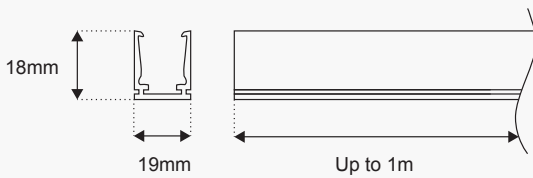

LUMENFLEX-SIDE

Cable Entry

Mounting Profile Information

LF-SIDE-HS - Standard Aluminium U Profile

LF-SIDE-HS-SL-BRACKET - Self-Locking Aluminium U Channel 35mm

LF-SIDE-HS-SL - Self-Locking Aluminium U Channel

Driver Configuration Table

BC Code	DRIVER (Non-Dim)	SPECIFICATION	LUMENFLEX LENGTH
15210	ORLRPV2435	LED Driver, DC24V, 35W	Up to 2.5M
15214	ORLRPV2460	LED Driver, DC24V, 60W	Up to 5M
15199	ORLRPV24100	LED Driver, DC24V, 100W	Up to 8M
15203	ORLRPV24150	LED Driver, DC24V, 150W	Up to 10M
BC Code	DRIVER (Mains Dim)		
15221	ORLRPV25-24MD	LED 25W Mains Dimmable Driver 24V	Up to 2M
15250	ORLRPV50-24MD	LED 50W Mains Dimmable Driver 24V	Up to 4M
15169	ORLRPV100-24MD	LED 100W Mains Dimmable Driver 24V	Up to 8M
15193	ORLRPV150-24MD	LED 150W Mains Dimmable Driver 24V	Up to 10