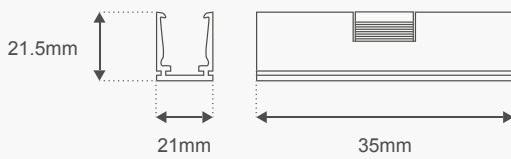

LF-SIDE-HS-SL-BRACKET - Self-Locking Aluminium U Channel 35mm