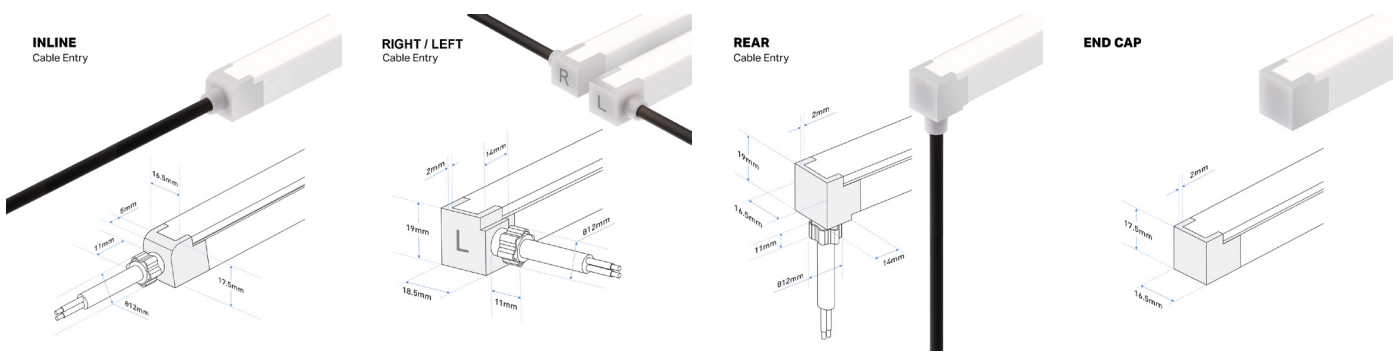

## LUMENFLEX-SIDE

### Cable Entry