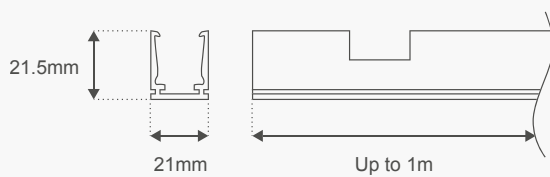

LF-SIDE-HS-SL - Self-Locking Aluminium U Channel

Driver Configuration Table

BC Code	DRIVER (Non-Dim)	SPECIFICATION	LUMENFLEX LENGTH
15210	ORLRPV2435	LED Driver, DC24V, 35W	Up to 2.5M
15214	ORLRPV2460	LED Driver, DC24V, 60W	Up to 5M
15199	ORLRPV24100	LED Driver, DC24V, 100W	Up to 8M
15203	ORLRPV24150	LED Driver, DC24V, 150W	Up to 10M
BC Code	DRIVER (Mains Dim)		
15221	ORLRPV25-24MD	LED 25W Mains Dimmable Driver 24V	Up to 2M
15250	ORLRPV50-24MD	LED 50W Mains Dimmable Driver 24V	Up to 4M
15169	ORLRPV100-24MD	LED 100W Mains Dimmable Driver 24V	Up to 8M
15193	ORLRPV150-24MD	LED 150W Mains Dimmable Driver 24V	Up to 10